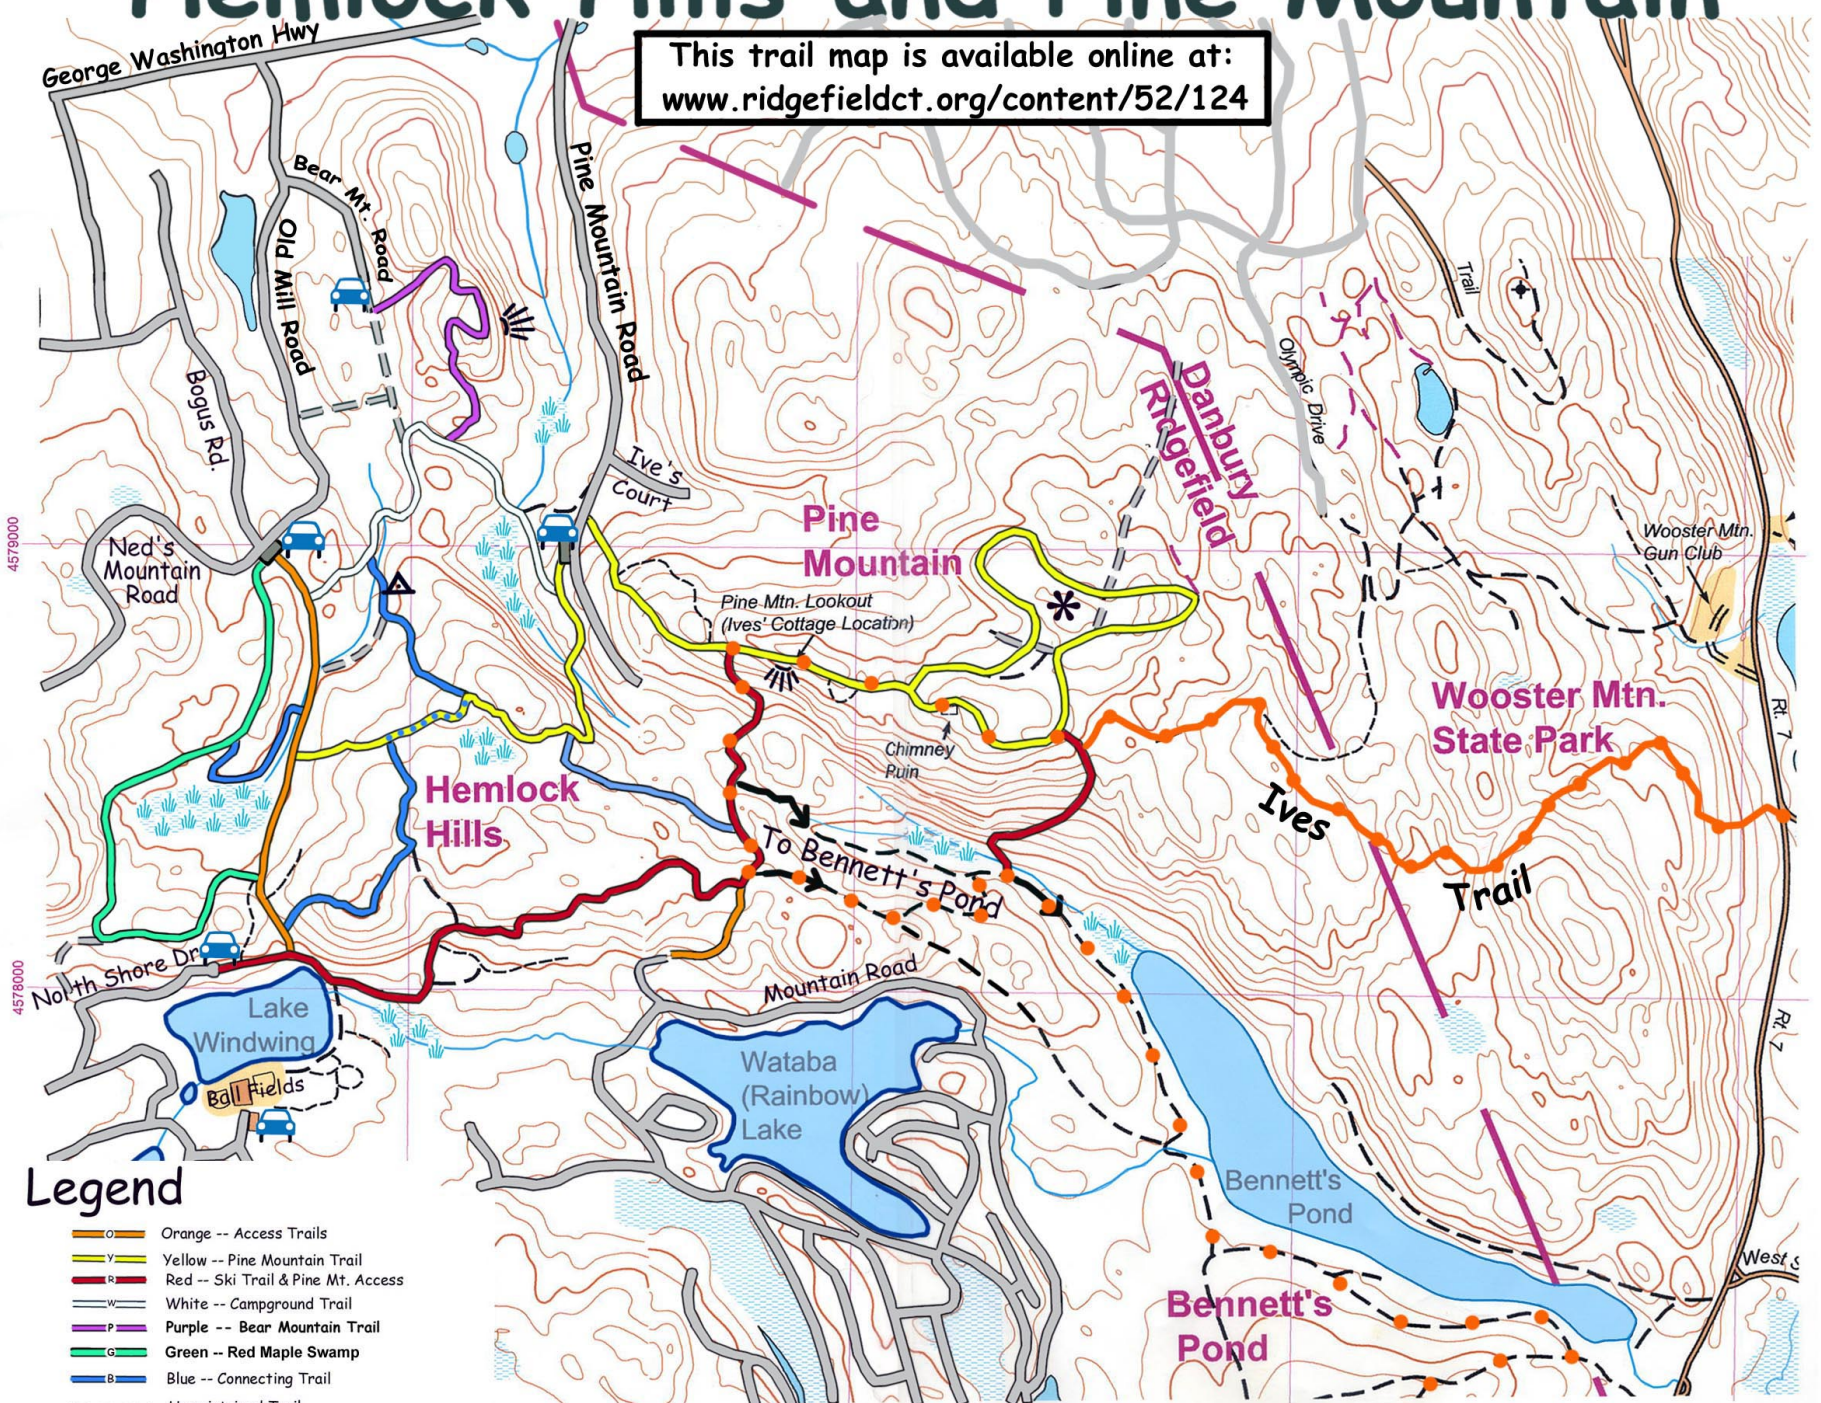

Hemlock Hills and Pine Mountain

This trail map is available online at:
www.ridgefieldct.org/content/52/124

Legend

- Orange -- Access Trails
- Yellow -- Pine Mountain Trail
- Red -- Ski Trail & Pine Mt. Access
- White -- Campground Trail
- Purple -- Bear Mountain Trail
- Green -- Red Maple Swamp
- Blue -- Connecting Trail
- Unmaintained Trail
- Old Woods Road
- Parking
- Marsh
- View

Original Map
 Rick DeWitt
 rdewitt@mail.fairfield.edu

Modified Map
 Dave Cronin
 davcron@aol.com

July 2009